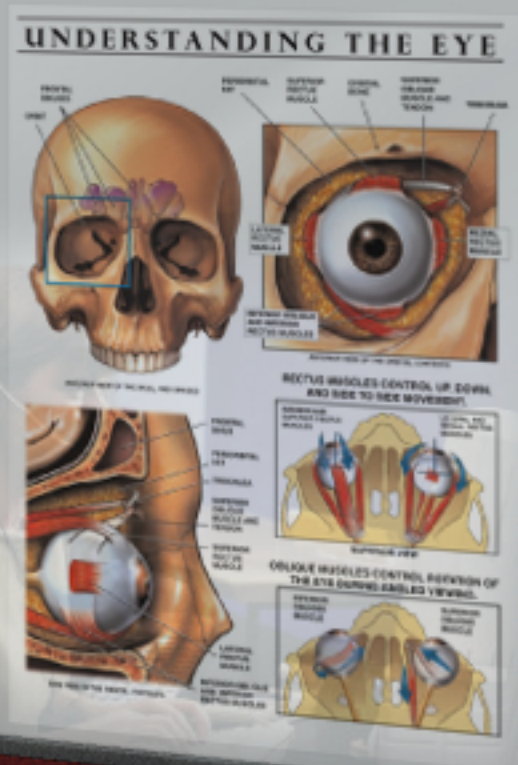

Static Cling

A

B

1,000 pc. min.

- 4/C process printing
- Maximum size: 20" x 26"
- Option: Adhere a tear-off pad with educational information for the patient to take home

A- Printed on clear substrate

B- Printed on white substrate