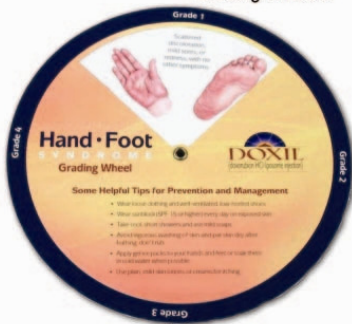

Custom Designed, PhRMA Driven, Educational Products

9"x14" Clipboard with three full page slide out inserts.

Grading Wheels

Light and Voice Educational Displays

tear off pad

*Wall mounted slide out displays

Banner Pens

Swivel Displays

*Flip Charts with slide out tray for patient education

*Easel Wheel Displays

Creatinine Clearance Calculator with or without BMI and BSA functions
Used to measure GFR in patients with Kidney Disease

Easels
Educational Banner Pens
Flip and Spin Charts
Lighted Displays
Preparation Mats
Privacy Chart Holders
Sample Bins
Slide-out Clip Boards

Slide Guides
Wall & Desk Mounted Displays
Write-On – Wipe-Off Educational Easels
3M Repositionable Posters
3M Educational Flags
3M Journals
3M Symptom Pads
100's more ...