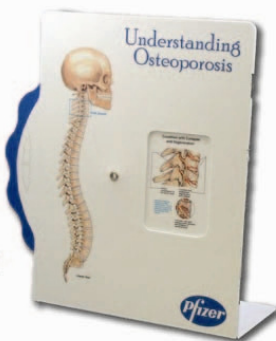

Custom Designed, PhRMA Driven, Educational Products

9"x14" Clipboard with three full page slide out inserts.

Grading Wheels

Light and Voice Educational Displays

tear off pad

*Wall mounted slide out displays

Banner Pens

Swivel Displays

*Flip Charts with slide out tray for patient education

*Easel Wheel Displays

Creatinine Clearance Calculator with or without BMI and BSA functions
Used to measure GFR in patients with Kidney Disease

*Anatomical Model Displays

*Sliding Models

LinJen Inc.
Promotions

708-478-8222
www.linjen.com

Custom Manufacturing
Expertise

Anatomical Replicas
Brochures (accordion, flip, etc.)
Brochure Holders
Calculators
Door Hangers
Dosage Memo Boards
Dosage Phone Cards