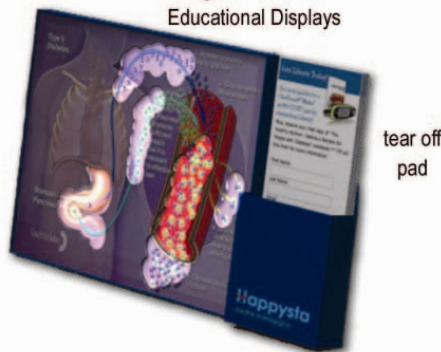

Custom Designed, PhRMA Driven, Educational Products

9"x14" Clipboard with three full page slide out inserts.

Grading Wheels

Light and Voice Educational Displays

tear off pad

*Wall mounted slide out displays

Banner Pens

Swivel Displays

*Flip Charts with slide out tray for patient education

*Easel Wheel Displays

Creatinine Clearance Calculator with or without BMI and BSA functions
Used to measure GFR in patients with Kidney Disease

Easels
Educational Banner Pens
Flip and Spin Charts
Lighted Displays
Preparation Mats
Privacy Chart Holders
Sample Bins
Slide-out Clip Boards

Slide Guides
Wall & Desk Mounted Displays
Write-On – Wipe-Off Educational Easels
3M Repositionable Posters
3M Educational Flags
3M Journals
3M Symptom Pads
100's more ...